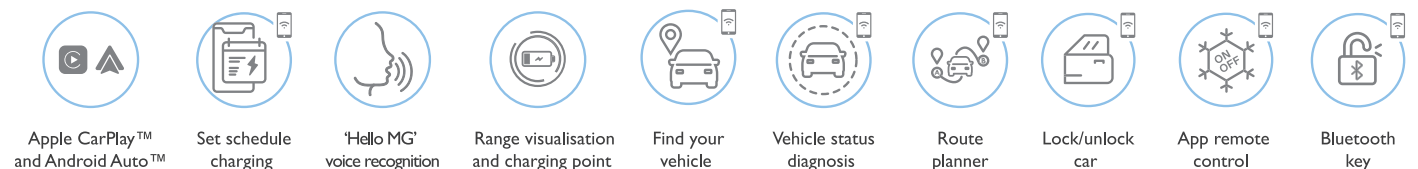

Built to impress, inside out

*Excludes Standard Range.

MG iSMART

Control at your fingertips (and at the sound of your voice).

MG Pilot

Smart safety with a suite of high-tech driver assistance technology.

Standard features